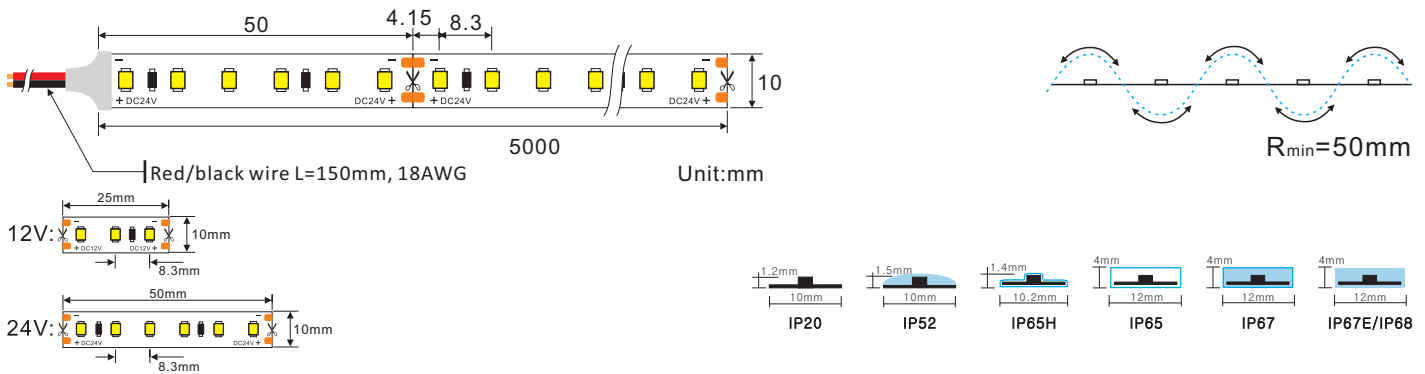

LED STRIP SPECIFICATION

Ustrip LED120-2835-W40-24V-24W

Part Number: LED120-2835-W40-24V-IP20 → IP20/IP52/IP65H/IP65/IP67/IP67E/IP68
 12V/24V
 W21/W24/W27/W30/W40/W60

Description

12V or 24V, flexible LED strip (3LED/step =25mm(12V)/6LED/step = 50mm(24V)) with 3M adhesive tape on the back for easy installed.
 2266.80lm/m at 24W/m. 120° beam angle.
 Very good color reproduction with CRI>90. "One Bin Only" within 3 MacAdam guarantees constant color temperature and high light quality at a lifetime of 54,000 hours (L70).Double-layer FPC(2Oz) for good heat dissipation.

Dimensions & Waterproof

Product Specification

Dimension	5000x10x1.2mm
Chip Type	2835SMD
Chip Density	120LEDs/m
Step LEDs	3LEDs(12V)/6LEDs(24V)
Step Length	25mm(12V)/50mm(24V)

Voltage(V)	DC12V/DC24V
Current(A/m)	2A(12V)/1A(24V)
Power(W/m)	24W
Beam Angle	120°
Operation Temperature	-20°C~50°C

Bining

Graphic Description:

For all your order
ONE BIN ONLY
 Today and tomorrow

- IP20:** bare, max. light output and the best color consistency, indoor use.
- IP52:** Silicone coating, ~5% less output and 3rd best color consistency, indoor use, for damp environments.
- IP65:** Silicon tube / Heat shrink tube / Extrusion tube / U milky tube + clear cover, ~3% less output and 2nd best color consistency, Indoor use or semi-outdoor use, for raining environments.
- IP67:** Silicone tube + silicon filling, ~7% less output and 4th best color consistency, outdoor use, max length is 10 meters.
- IP67E:** Solid silicone extrusion, ~7% less output and 4th best color consistency, outdoor use, max length up to 50 meters.
- IP68:** PU(Polyurethane), ~7% less output and 4th best color consistency, under the water, within 2 meters deep.

Light Distribution Curve [Data base on 1m IP20 6000K CRI>90, Unit:cd]

Beam Angle:113.60°

Packing Information (Data base on IP20)