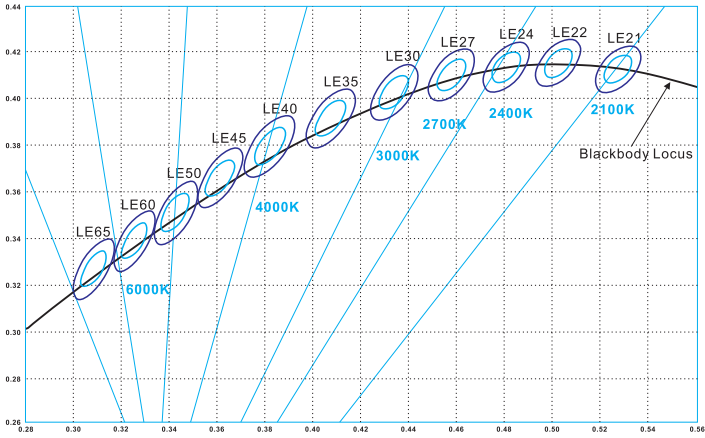

Bining

For all your order
ONE BIN ONLY
Today and tomorrow

- **IP20:** bare, max. light output and the best color consistency, indoor use.
- **IP52:** Silicone coating, ~5% less output and 3rd best color consistency, indoor use, for damp environments.
- **IP65:** Silicon tube / Heat shrink tube / Extrusion tube / U milky tube + clear cover, ~3% less output and 2nd best color consistency, Indoor use or semi-outdoor use, for raining environments.
- **IP67:** Silicone tube + silicon filling, ~7% less output and 4th best color consistency, outdoor use, max length is 10 meters.
- **IP67E:** Solid silicone extrusion, ~7% less output and 4th best color consistency, outdoor use, max length up to 50 meters.
- **IP68:** PU(Polyurethane), ~7% less output and 4th best color consistency, under the water, within 2 meters deep.

Light Distribution Curve [Data base on 1m IP20 6000K CRI>90, Unit:cd]

Packing Information (Data base on IP20)