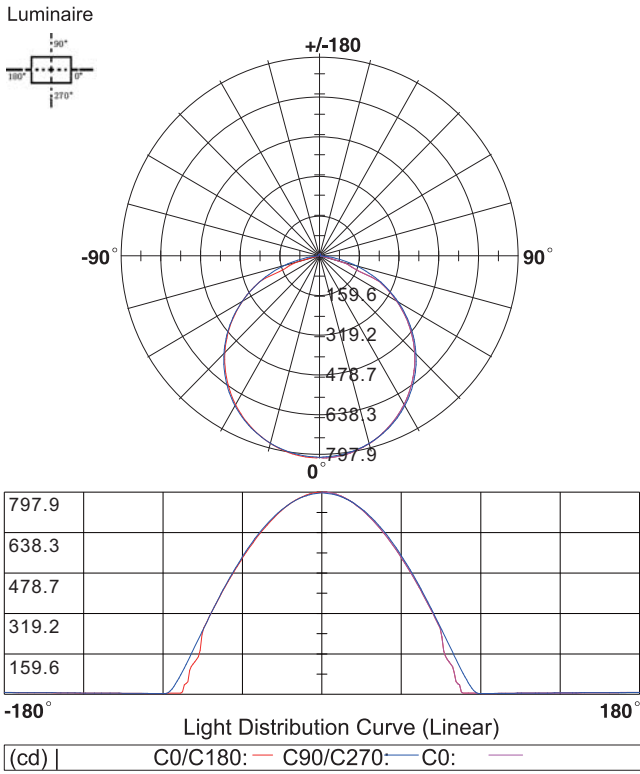

LED STRIP SPECIFICATION

Ustrip LED120-2835-W40-24V-24W

Part Number: LED120-2835-W40-24V-IP20 → IP20/IP52/IP65H/IP65/IP67/IP67E/IP68
 12V/24V
 W21/W24/W27/W30/W40/W60

Description

12V or 24V, flexible LED strip (3LED/step =25mm(12V)/6LED/step = 50mm(24V)) with 3M adhesive tape on the back for easy installed.
 2266.80lm/m at 24W/m. 120° beam angle.
 Very good color reproduction with CRI>90. "One Bin Only" within 3 MacAdam guarantees constant color temperature and high light quality at a lifetime of 54,000 hours (L70).Double-layer FPC(2Oz) for good heat dissipation.

Dimensions & Waterproof

Product Specification

Dimension	5000x10x1.2mm
Chip Type	2835SMD
Chip Density	120LEDs/m
Step LEDs	3LEDs(12V)/6LEDs(24V)
Step Length	25mm(12V)/50mm(24V)

Voltage(V)	DC12V/DC24V
Current(A/m)	2A(12V)/1A(24V)
Power(W/m)	24W
Beam Angle	120°
Operation Temperature	-20°C~50°C

Product Photometrics (Data base on IP20 CRI>90)

CCT (K)	Lumen (lm/m)	Efficacy (lm/w)	CRI	R9	TM-30-15	
					Rf (Fidelity)	Rg (Gamut)
2100±100	1658.16	69.09	91.36	69.99	90.93	101.95
2400±100	1868.16	77.84	91.47	76.83	90.81	101.82
2700±100	2135.52	88.98	91.33	78.86	92.80	100.81
3000±100	2154.72	89.78	92.65	84.93	90.80	103.96
4000±200	2349.12	97.88	95.64	85.95	90.95	100.00
6000±300	2266.80	94.45	93.37	98.82	91.96	101.89

Light Distribution Curve [Data base on 1m IP20 6000K CRI>90, Unit:cd]

Beam Angle:113.60°

Packing Information (Data base on IP20)