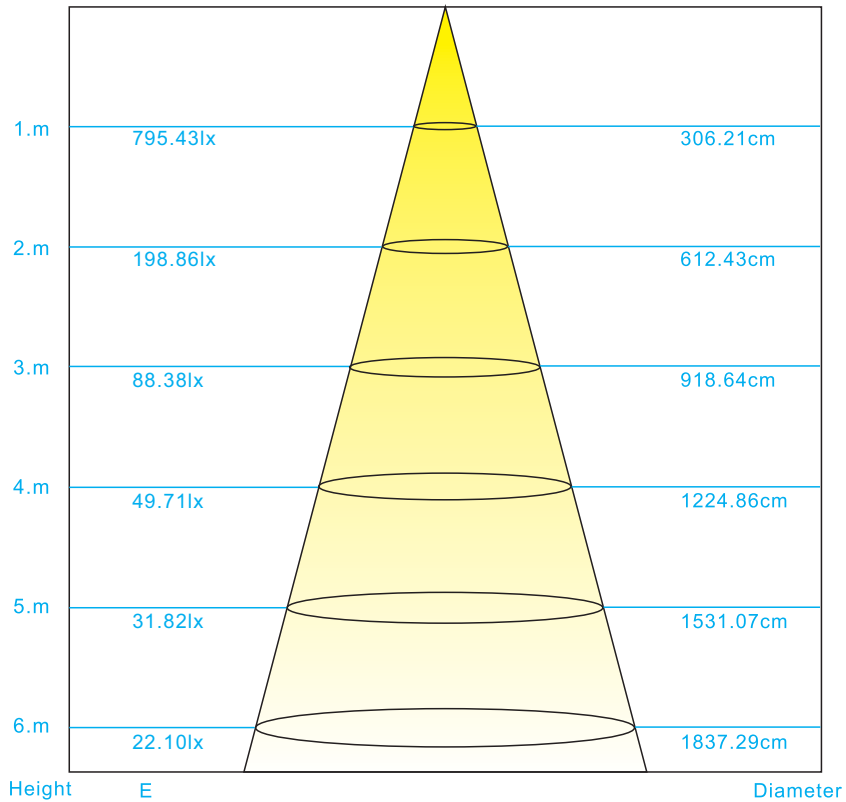

LED STRIP SPECIFICATION

Ustrip LED120-2835-W40-24V-24W

Part Number: LED120-2835-W40-24V-IP20 → IP20/IP52/IP65H/IP65/IP67/IP67E/IP68
 12V/24V
 W21/W24/W27/W30/W40/W60

Description

12V or 24V, flexible LED strip (3LED/step =25mm(12V)/6LED/step = 50mm(24V)) with 3M adhesive tape on the back for easy installed.
 2266.80lm/m at 24W/m. 120° beam angle.
 Very good color reproduction with CRI>90. "One Bin Only" within 3 MacAdam guarantees constant color temperature and high light quality at a lifetime of 54,000 hours (L70).Double-layer FPC(2Oz) for good heat dissipation.

Dimensions & Waterproof

Product Specification

Dimension	5000x10x1.2mm
Chip Type	2835SMD
Chip Density	120LEDs/m
Step LEDs	3LEDs(12V)/6LEDs(24V)
Step Length	25mm(12V)/50mm(24V)

Voltage(V)	DC12V/DC24V
Current(A/m)	2A(12V)/1A(24V)
Power(W/m)	24W
Beam Angle	120°
Operation Temperature	-20°C~50°C

Product Photometrics (Data base on IP20 CRI>90)

CCT (K)	Lumen (lm/m)	Efficacy (lm/w)	CRI	R9	TM-30-15	
					Rf (Fidelity)	Rg (Gamut)
2100±100	1658.16	69.09	91.36	69.99	90.93	101.95
2400±100	1868.16	77.84	91.47	76.83	90.81	101.82
2700±100	2135.52	88.98	91.33	78.86	92.80	100.81
3000±100	2154.72	89.78	92.65	84.93	90.80	103.96
4000±200	2349.12	97.88	95.64	85.95	90.95	100.00
6000±300	2266.80	94.45	93.37	98.82	91.96	101.89

Light Distribution Curve [Data base on 1m IP20 6000K CRI>90, Unit:cd]

Beam Angle:113.60°

Packing Information (Data base on IP20)