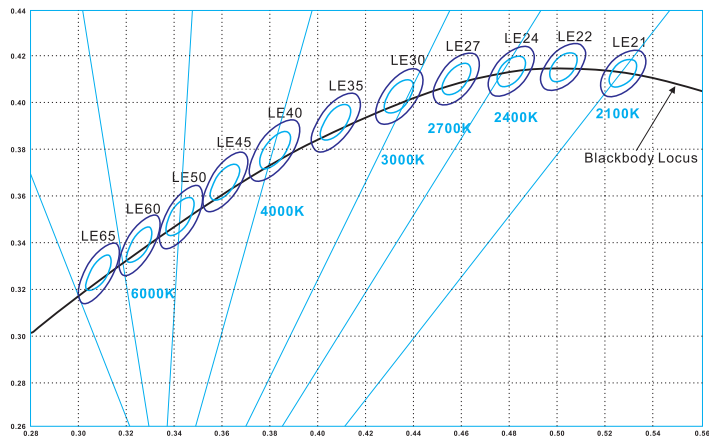

LED STRIP SPECIFICATION

Ustrip LED120-3838-RGB-24V-12W-8mm

Part Number: LED120-3838-RGB-24V-**IP20** → IP20/IP52/IP65H/IP65/IP67/IP67E/IP68

Description

24V for option, flexible LED strip (6LED/step =50mm) with 3M adhesive tape on the back for easy installed.

12W/m. 120° beam angle, high light quality at a lifetime of 54,000 hours (L₇₀).

Double-layer FPC(2Oz) for good heat dissipation.

Dimensions & Waterproof

Product Specification

Dimension	5000x8x2mm
Chip Type	3838SMD
Chip Density	120LEDs/m
Step LEDs	6LEDs
Step Length	50mm

Voltage(V)	DC24V
Current(A/m)	0.5A
Power(W/m)	12W(3 colors 100% on)
Beam Angle	120°
Operation Temperature	-20°C~50°C

Product Photometrics - Red, Green and Blue Diodes (Data base on IP20)

Color	Peak Wavelength (nm)	Dominant Wavelength (nm)	Lumen (lm/m)	Power (w/m)	Efficacy (lm/w)
Red	631.2	621.6	93.72	3.58	26.18
Green	517.1	524.0	349.12	4.37	79.89
Blue	462.8	467.6	75.94	4.05	18.75

Product Photometrics - All Red, Green and Blue color at 100% on (Data base on IP20)

CCT (K)	Lumen (lm/m)	Power (w/m)	Efficacy (lm/w)	CRI	R9
100000K	500.64	12	41.72	67.7	-

Bining

Graphic Description:

For all your order
ONE BIN ONLY
 Today and tomorrow