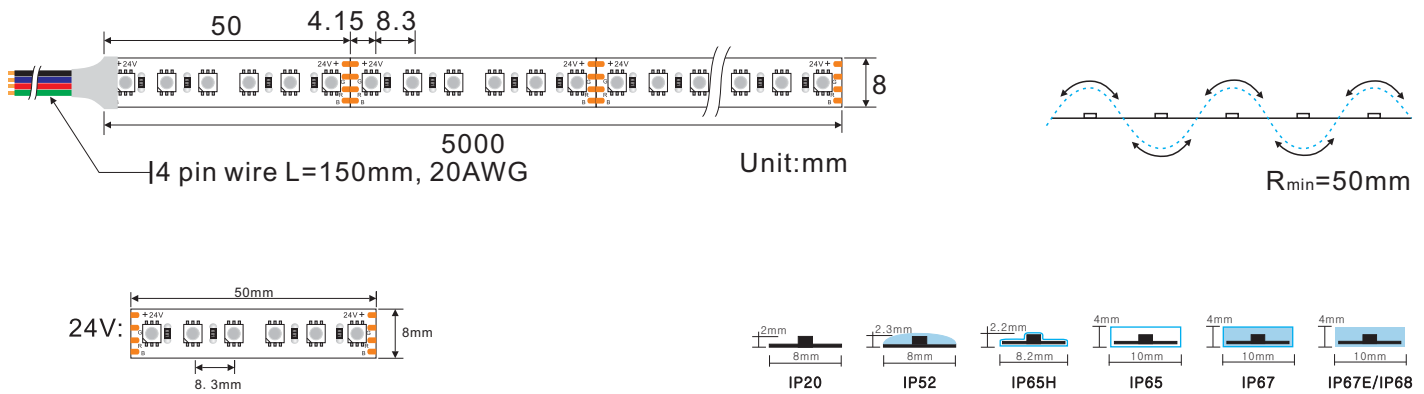

LED STRIP SPECIFICATION

Ustrip LED120-3838-RGB-24V-12W-8mm

Part Number: LED120-3838-RGB-24V-**IP20** → IP20/IP52/IP65H/IP65/IP67/IP67E/IP68

Description

24V for option, flexible LED strip (6LED/step =50mm) with 3M adhesive tape on the back for easy installed.

12W/m. 120° beam angle, high light quality at a lifetime of 54,000 hours (L₇₀).

Double-layer FPC(2Oz) for good heat dissipation.

Dimensions & Waterproof

Product Specification

Dimension	5000x8x2mm
Chip Type	3838SMD
Chip Density	120LEDs/m
Step LEDs	6LEDs
Step Length	50mm

Voltage(V)	DC24V
Current(A/m)	0.5A
Power(W/m)	12W(3 colors 100% on)
Beam Angle	120°
Operation Temperature	-20°C~50°C

Product Photometrics - Red, Green and Blue Diodes (Data base on IP20)

Color	Peak Wavelength (nm)	Dominant Wavelength (nm)	Lumen (lm/m)	Power (w/m)	Efficacy (lm/w)
Red	631.2	621.6	93.72	3.58	26.18
Green	517.1	524.0	349.12	4.37	79.89
Blue	462.8	467.6	75.94	4.05	18.75

- IP20:** bare, max. light output and the best color consistency, indoor use.
- IP52:** Silicone coating, ~5% less output and 3rd best color consistency, indoor use, for damp environments.
- IP65:** Silicon tube / Heat shrink tube / Extrusion tube / U milky tube + clear cover, ~3% less output and 2nd best color consistency, Indoor use or semi-outdoor use, for raining environments.
- IP67:** Silicone tube + silicon filling, ~7% less output and 4th best color consistency, outdoor use, max length is 10 meters.
- IP67E:** Solid silicone extrusion, ~7% less output and 4th best color consistency, outdoor use, max length up to 50 meters.
- IP68:** PU(Polyurethane), ~7% less output and 4th best color consistency, under the water, within 2 meters deep.